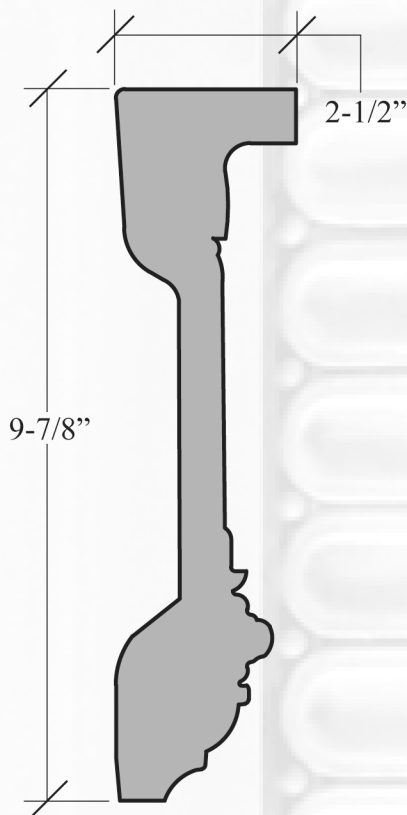

PLAS 919 ~ FLUTED FRIEZE

PHOTO SCALE: 1/4" = 1"

PROFILE SCALE: 3/8" = 1"

PLAS 919

FLUTED FRIEZE

2-1/2" PROJECTION
9-7/8" HEIGHT
96" LENGTH
96" REPEAT

42 LBS. PER LENGTH
96" SHIPPING LENGTH

CROSS RIBBONS @ 12" O.C.